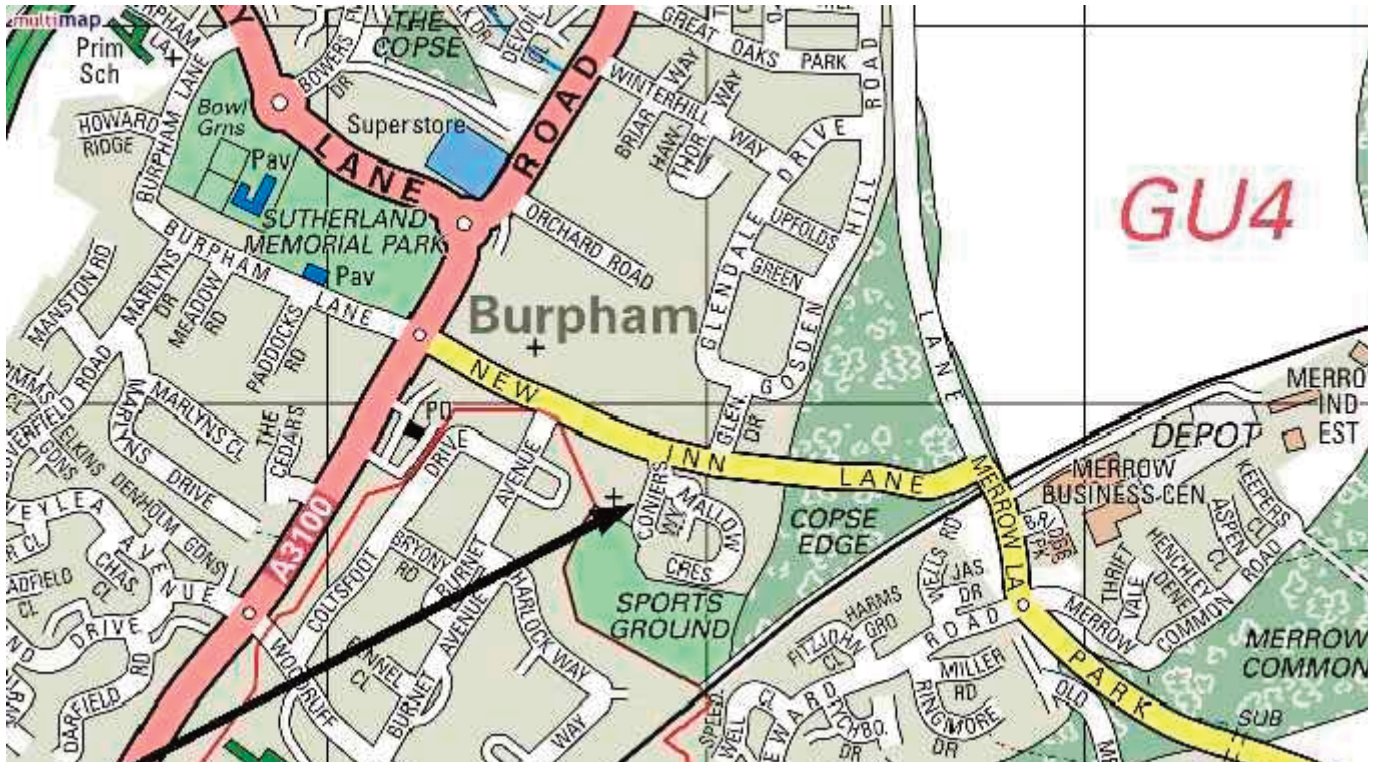

South East Rural Community Councils

How to find us

South East Rural Community Councils (SERCC)
Astolat
Coniers Way
New Inn Lane
Guildford GU4 7HL
Telephone: +44 (0)1483 459 292, Extension 233